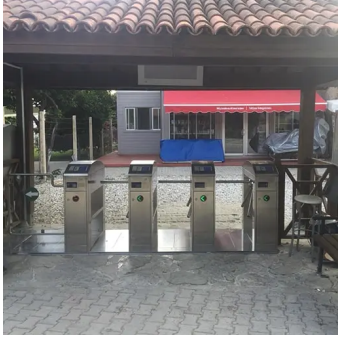

@green | energy

(216) 606 18 00 - (850) 840 24 84
Green Kampüs, Şehit İsmail Öz Sk.
No:37, 34752 Ataşehir/İstanbul

ANTALYA MYRA ARCHAEOLOGICAL SITE

- Renewal of Energy and Security Infrastructure
- Discovery and Installation of Security Cameras
- Information Screens
- Installation of Box Office Equipment
- Installation of Cabinet Systems
- Electricity Contracting