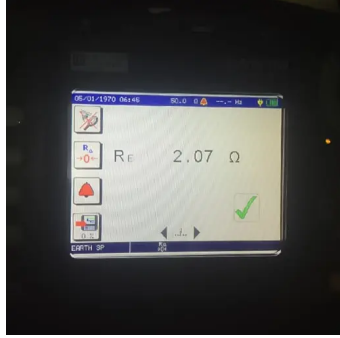

@green | energy

(216) 606 18 00 - (850) 840 24 84
Green Kampüs, Şehit İsmail Öz Sk.
No:37, 34752 Ataşehir/İstanbul

ANTALYA MYRA ARCHAEOLOGICAL SITE

- Renewal of Energy and Security Infrastructure
- Discovery and Installation of Security Cameras
- Information Screens
- Installation of Box Office Equipment
- Installation of Cabinet Systems
- Electricity Contracting